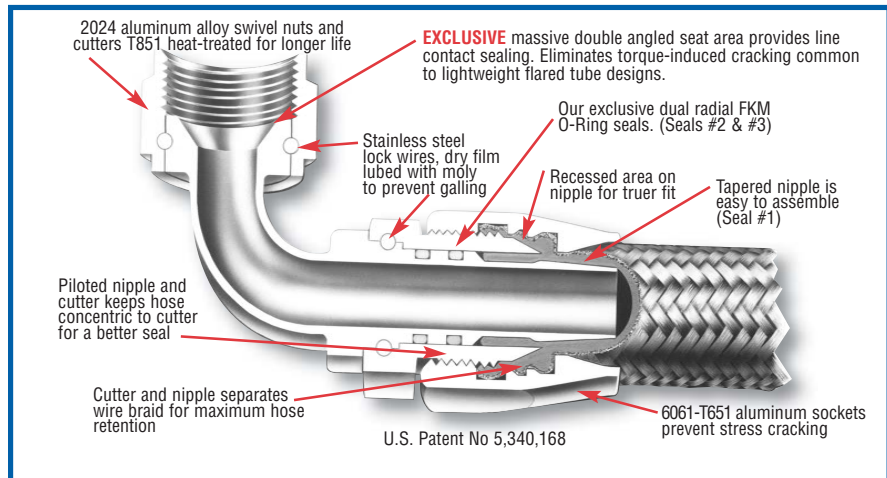

# DOUBLE SWIVEL, TRIPLE SEALED HOSE ENDS

Patented aviation-style nipple and cutter design, to prevent blow off and leakage. Triple sealed. Design allows for full angular positioning after assembly. **Fittings shown on this page in anodized aluminum and Super Nickel finish. Black anodized and Ti-Tech finishes are also available. SEE NEXT PAGES.** SIMPLY THE BEST. These fittings feature the latest in racing plumbing. All hose ends are JIC 37°. Custom ends and metrics are available. Call for details. Compatible with our Stainless Steel CPE race hose and XR-31 hose on page 17.